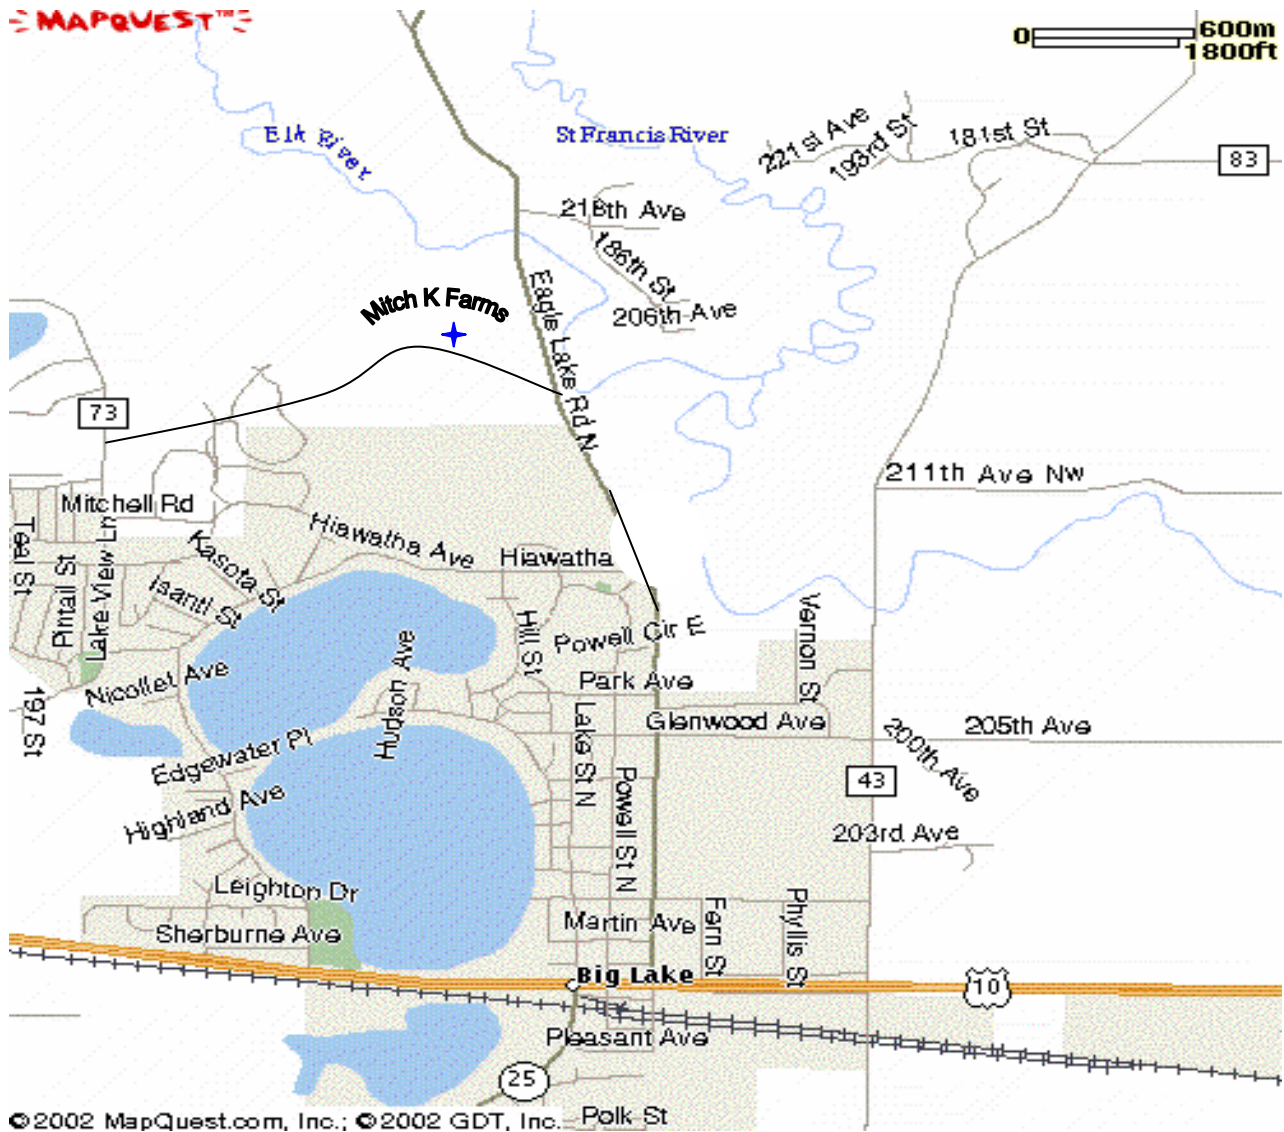

**MITCH K FARMS
DIRECTIONAL MAP
BIG LAKE, MINNESOTA 55309**

**HIGHWAY 10 TO EAGLE LAKE ROAD NORTH
(COUNTY ROAD 5)
HIGHLINE DRIVE WEST**